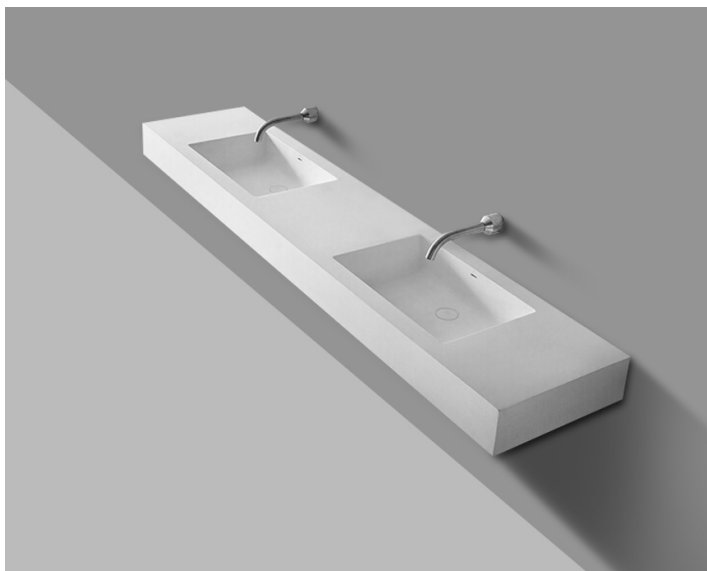

### FEATURES

- NellaMar™ Solid-Surface Cultured Stone
- Seamless one-piece design
- Matte Finish (gloss finish available)

### SUPPLIED COMPONENTS

- NellaMar™ solid-surface cultured stone basin
- NellaMar™ solid-surface waste cover
- Pop-up drain optional (not included)